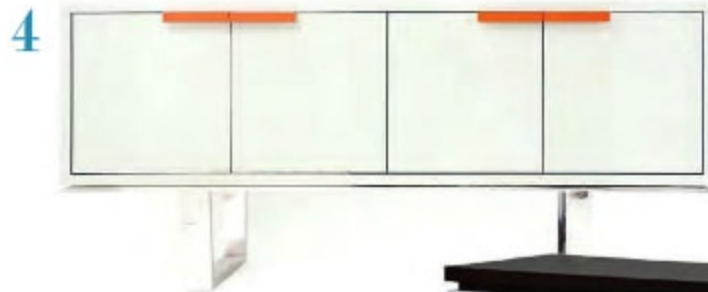

Sideboards, Benches & Consoles

1 d-Bodhi Kasting Collection bench, \$1,310, Journey East, 315 Outram Road, #03-02 Tan Boon Liat Building, 6473 1693, www.journeyeast.com **2** Reproduction whitewashed TV console made of old pine, \$1,600, FairPrice Antique, 315 Outram Road, #01-10 Tan Boon Liat Building, 6270 2544, www.fairpriceantique.com **3** Stainless steel trellis console, \$2,280 (before GST), Design Intervention, 75E Loewen Road, 6506 0920, www.designintervention.com.sg **4** Raquel 4-door sideboard with stainless steel base, \$3,480, AF Home, 276 River Valley Road, 6733 7012, www.afhome.com.sg **5** Digital image sideboard with solid rosewood base, \$3,000, Accentuate Home, Block 1092 Lower Delta Road, #07-04, 6732 8303, www.accentuatehome.com.sg