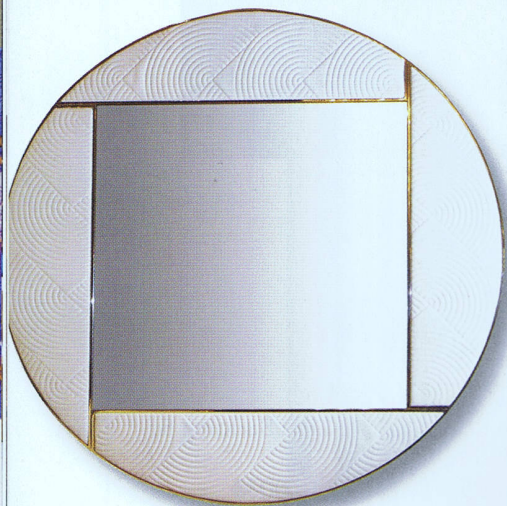

homeabroad – hamburg
GET THE LOOK

text REBECKKA WONG coordination BETTY WONG
photography DARREN CHANG

Console, \$799,
from Xclusive Home.

Table lamp, \$700,
from Abitex.

GLAMOUR QUEEN

STEP BACK IN TIME WITH OPULENT MATERIALS
AND REGAL SHAPES FOR OLD-WORLD LUXURY.

Visionaire mirror,
price unavailable, from
Marquis QSquare.

Lulu TV cabinet,
price unavailable,
from Vanilla Home.

tip!

LINE DRAWING

A contemporary take on a classical shape, this chair still embodies luxury thanks to its suede upholstery and brass studs.